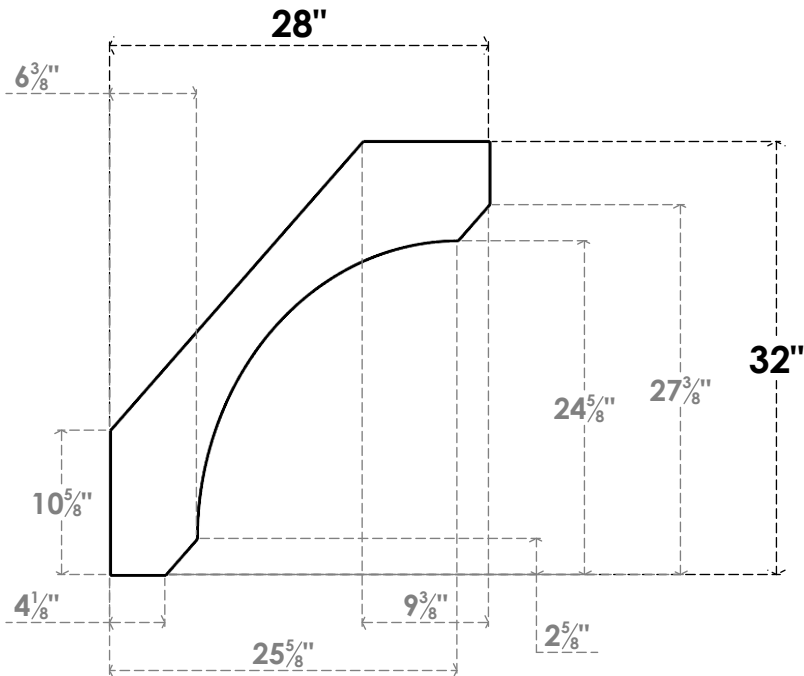

ITEM NUMBER: BRCPC040X28000X32000LEC

4"W X 28"D X 32"H LEGACY ARCHITECTURAL GRADE PVC CLOSED KNEE BRACE

SIDE PROFILE

FRONT PROFILE

ISOMETRIC

EKENA MILLWORK
2300 WEST MAIN ST.
CLARKSVILLE, TX 75426
TOLL FREE: 866-607-0453
WWW.EKENAMILLWORK.COM