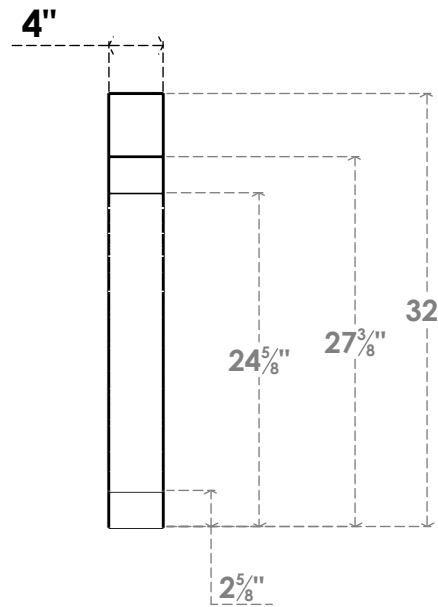

ITEM NUMBER: BRCPC040X28000X32000LEC

4"W X 28"D X 32"H LEGACY ARCHITECTURAL GRADE PVC CLOSED KNEE BRACE

SIDE PROFILE

FRONT PROFILE

ISOMETRIC

EKENA MILLWORK
2300 WEST MAIN ST.
CLARKSVILLE, TX 75426
TOLL FREE: 866-607-0453
WWW.EKENAMILLWORK.COM